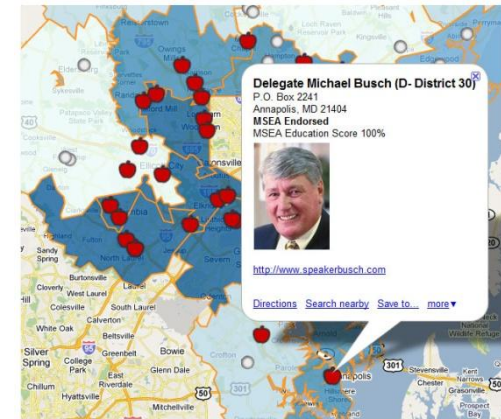

# MSEA's Apple Ballot Map

Your guide to Maryland's 2010 elections

*Would you like to know which Maryland legislators earned MSEA's prized Apple Ballot stamp of approval? Have you ever wondered how public education-friendly your district is?*

**MSEA's Apple Ballot Map will help you make an informed voting decision on Election Day.**

**Here's how it works:**

1. Visit [marylandeducators.org/appleballotmap](http://marylandeducators.org/appleballotmap).
2. First, look at the general distribution of public education-friendly districts on the statewide map.
3. Second, find the candidates in your region (Western, Central, or Southern Maryland, Baltimore City, DC Metro Region, or Eastern Shore) and see how friendly they've been to public education, based on their four-year voting records. Who has the Apple in your district?
4. Finally, enter your address to print out your sample ballot of MSEA-recommended candidates to take with you to the polls.

The map includes new candidates who received a recommendation from MSEA based on a questionnaire and interview. You can learn more about our endorsement process at [marylandeducators.org/endorseprocess](http://marylandeducators.org/endorseprocess).